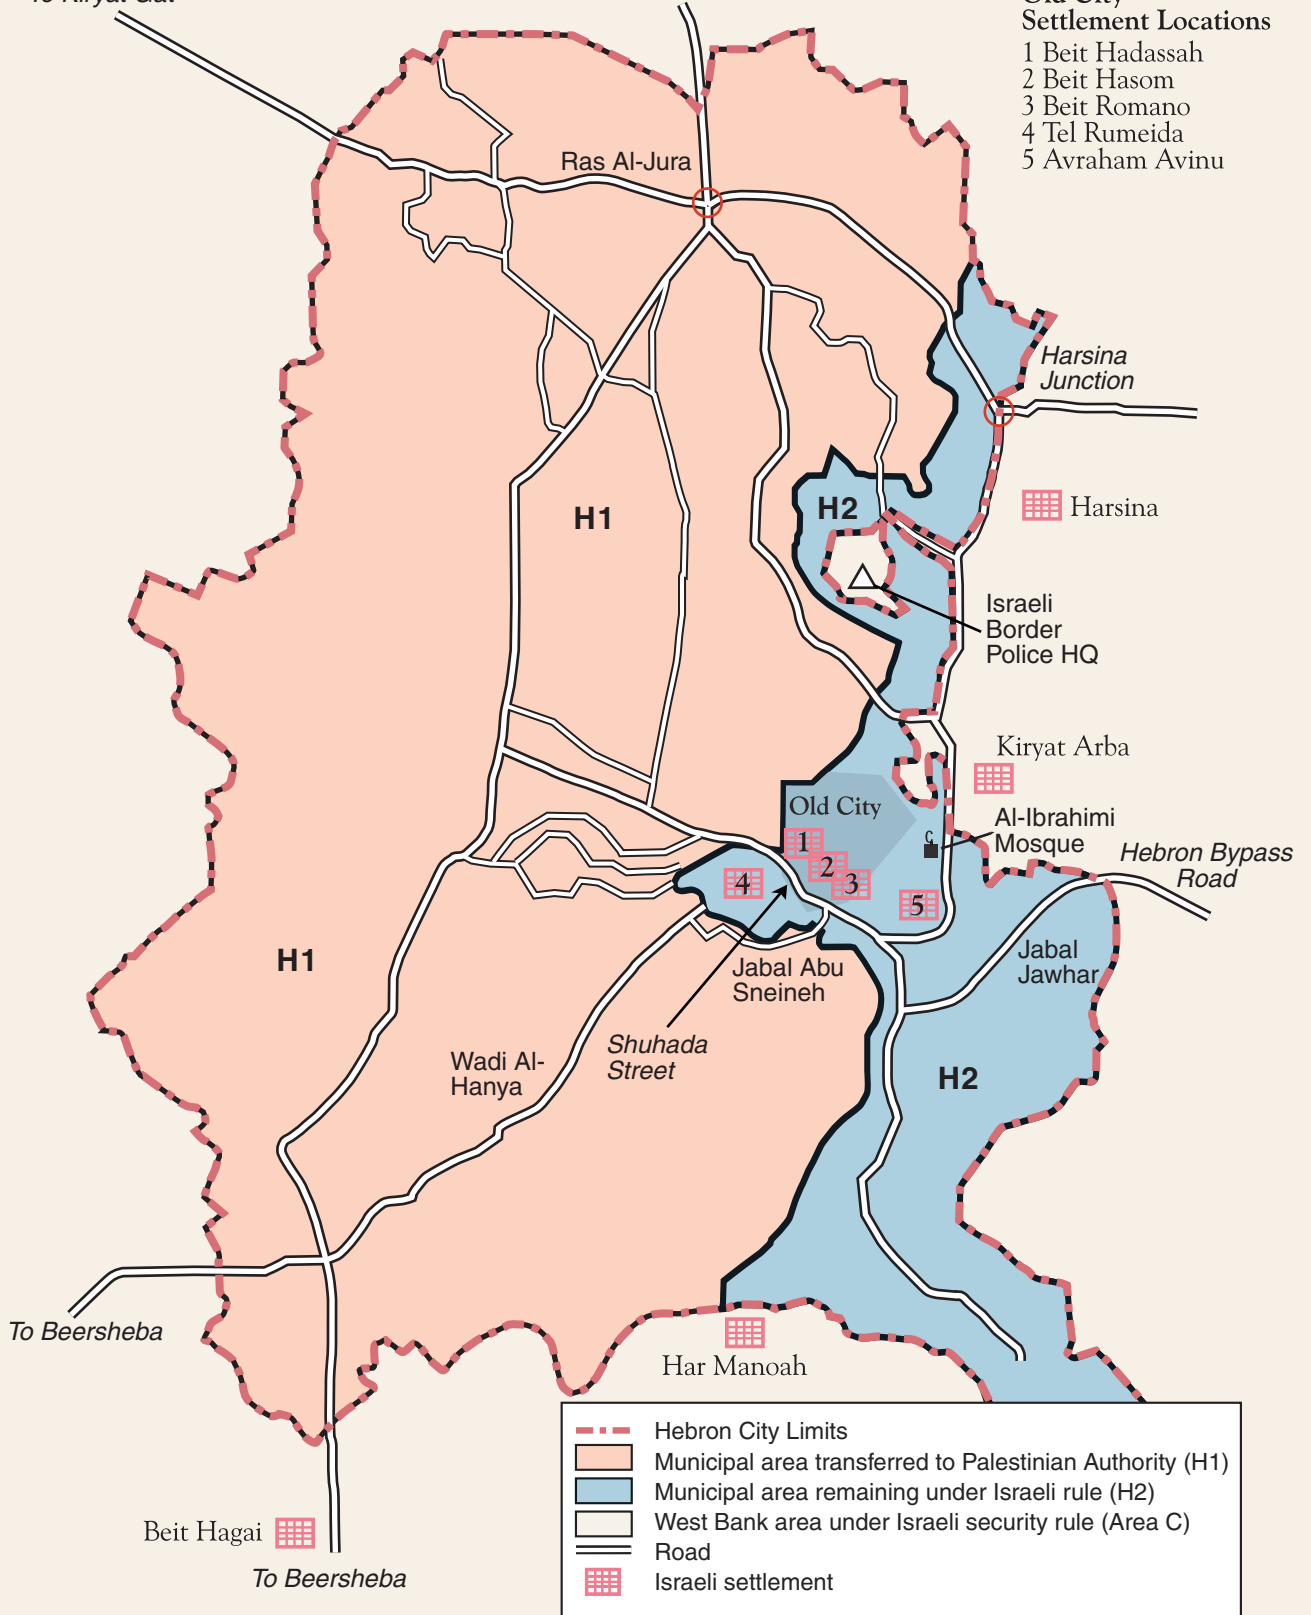

To Kiryat Gat

To Jerusalem

Old City Settlement Locations

- 1 Beit Hadassah
- 2 Beit Hasom
- 3 Beit Romano
- 4 Tel Rumeida
- 5 Avraham Avinu

	Hebron City Limits
	Municipal area transferred to Palestinian Authority (H1)
	Municipal area remaining under Israeli rule (H2)
	West Bank area under Israeli security rule (Area C)
	Road
	Israeli settlement