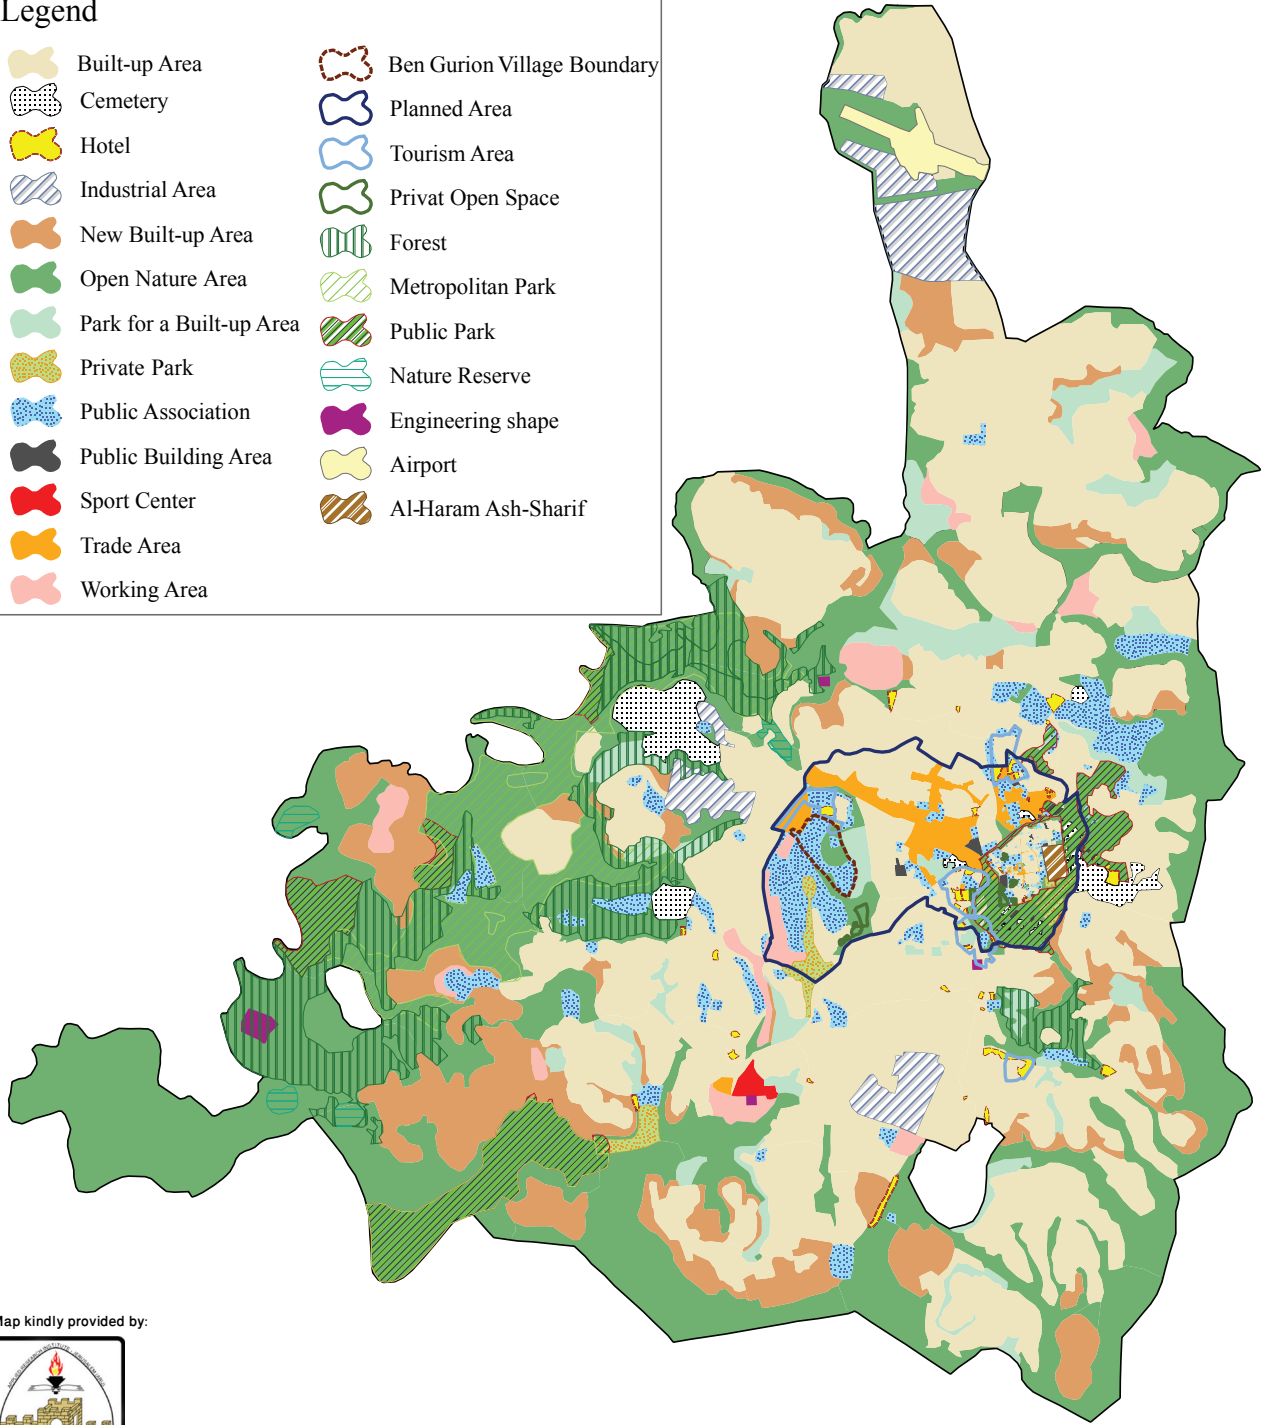

# Legend

- |  |                          |   |                             |
|--|--------------------------|---|-----------------------------|
|  | Built-up Area            |  | Ben Gurion Village Boundary |
|  | Cemetery                 |  | Planned Area                |
|  | Hotel                    |  | Tourism Area                |
|  | Industrial Area          |  | Privat Open Space           |
|  | New Built-up Area        |  | Forest                      |
|  | Open Nature Area         |  | Metropolitan Park           |
|  | Park for a Built-up Area |  | Public Park                 |
|  | Private Park             |  | Nature Reserve              |
|  | Public Association       |  | Engineering shape           |
|  | Public Building Area     |  | Airport                     |
|  | Sport Center             |  | Al-Haram Ash-Sharif         |
|  | Trade Area               |   |                             |
|  | Working Area             |   |                             |

Map kindly provided by: